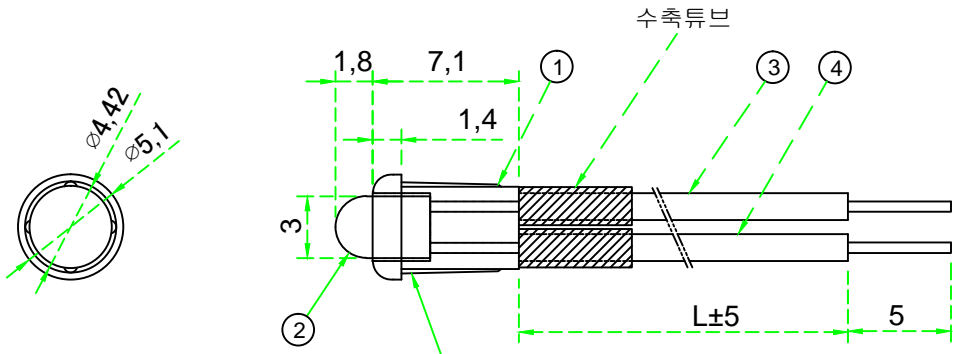

BI-303 - X - X

LED Color Cable Wire Length (L: mm)

LED Model	COLOR	비고	Maker
L-354HD	R	Red	Para Light
L-354GD	G	Green	
L-354YD	Y	Yellow	
L-354AD	O	Orange	

PANEL MOUNT HOLE: $\phi 4.3$
(상세 치수는 샘플 실장 적용후 선택요망)

GENERAL TOLERANCES		Part Name.		Dwg No.	
0 ~ 10	± 0.3	LED Module		BI-303-x-x	
10 ~ 20	± 0.5				
20 ~ 50	± 0.8	Drawing BY.	Checkd BY.	Approval BY.	Sheet No. of
50 ~ 100	± 1.0				(주)부일일렉트로닉스 BUIL ELECTRONICS CO., LTD. www.ebuil.com
Scale	/				
Material	PC				
Finish					